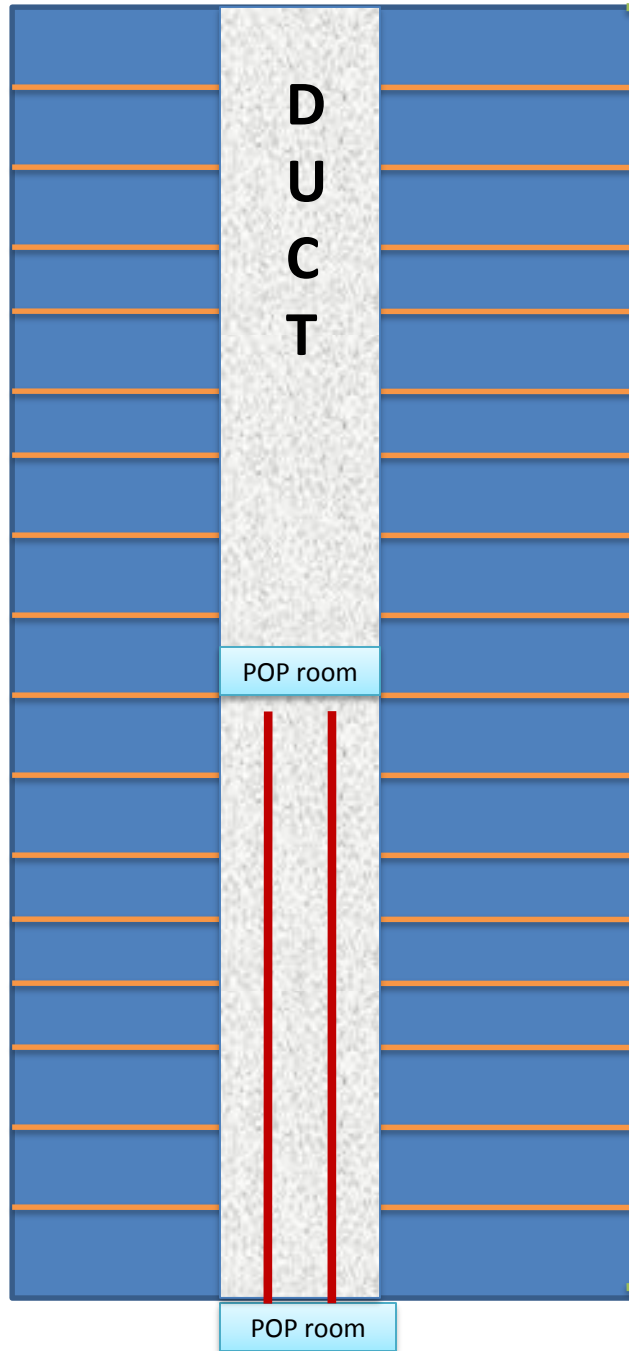

POP room

We are considering only single Point of Presence at Ground Level. We will use 48 and 24 port switches there and single CAT6 from POP to individual flat. Even if I consider 17 floor height (3.5mtr vertical+ 30mtr horizontal) will not exceed 100mtrs.

**1<sup>st</sup> to 17<sup>th</sup> floor**

We are considering 2 Point of Presence at Ground Level and at 9<sup>th</sup> floor. We will use 48 and 24 port switches on respective floors and single CAT6 from Gr floor to individual flats till 8<sup>th</sup> floor and 2 CAT6 from GR floor to 9<sup>th</sup> Floor POP, and from there CAT6 to upper floors

**1<sup>st</sup> to 17<sup>th</sup> floor**

D  
U  
C  
T

POP room

POP room

POP room

We are considering 3 Point of Presence at Ground Level 6<sup>th</sup> floor and 12<sup>th</sup> floor. We will use 24 , 24 and 24 port switches on respective floors