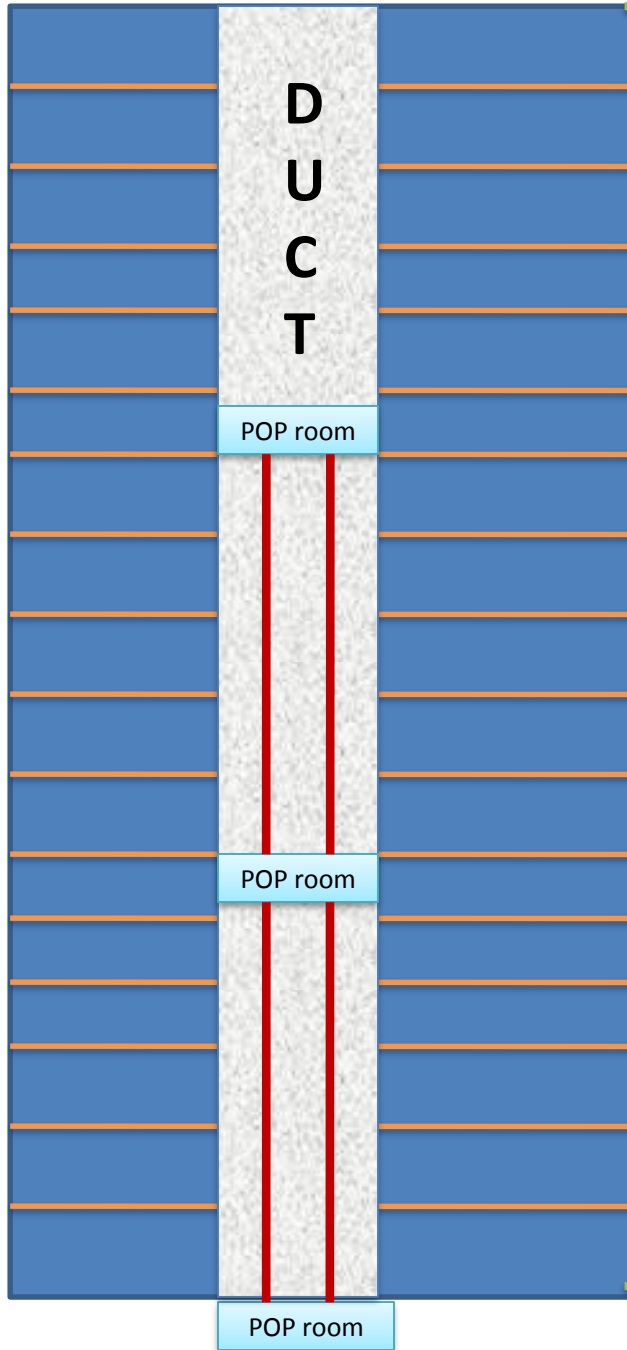

D
U
C
T

POP room

POP room

POP room

We are considering 3 Point of Presence at Ground Level 6th floor and 12th floor. We will use 24 , 24 and 24 port switches on respective floors

1st to 17th floor